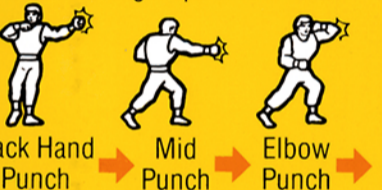

Final Fight

ATTACK MOVES

Continuous Blows

Push the Attack Button repeatedly for the following sequence of moves:

Back Hand
Punch

Mid
Punch

Elbow
Punch

Revolving
Kick

OR
Throw
by using
Joystick

HOW TO PLAY

Death Blow

+

Attack

Jump

Deathblow

Perform a Deathblow by pushing the Attack and Jump Buttons simultaneously (but this reduces your vitality):